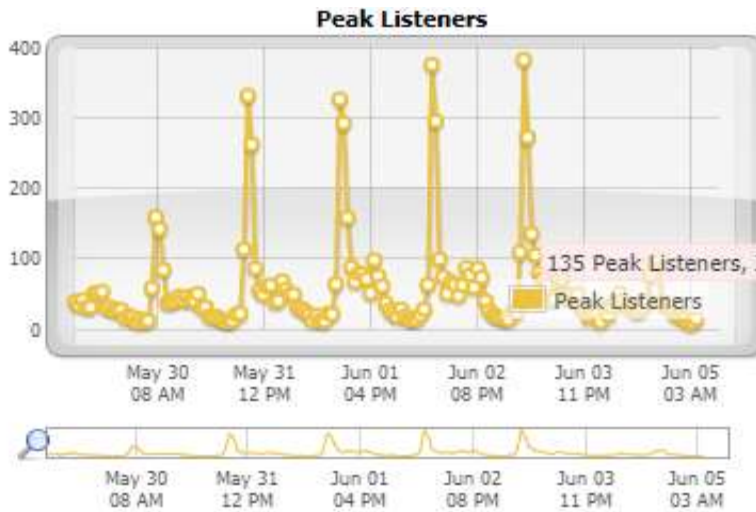

Music Channel - Media Server (Centova) Past 7 Days

Period from:	May 29, 2022 11:00 AM
Period to:	Jun 05, 2022 11:00 AM
Peak listeners:	382
	Jun 03, 2022 08:00 AM

Download