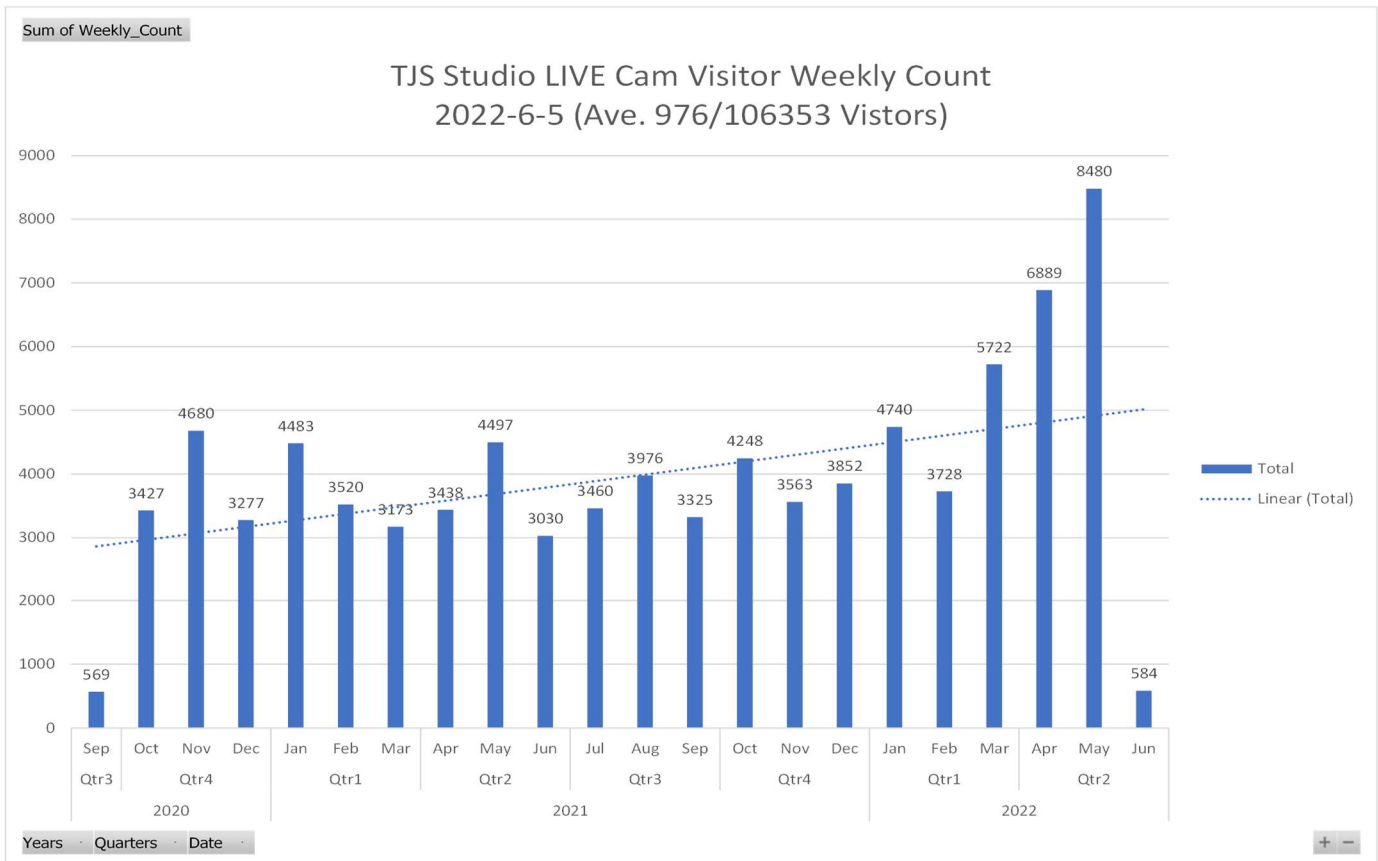

NOTES: 5.) Data and Graphs

Last New Visitor
 California, United States
 Visited 8 seconds ago

Newest Country
 Guatemala
 Last Visited 22 hours ago

79 different countries have visited this site. 417 flags collected. [View all details »](#)

Visitors

Yesterday: 53 ↓
 30 day average: 71
 Record: 327 on April 18, 2022
[View history »](#)

Flag Counter Views

Yesterday: 162 ↓
 30 day average: 234
 Record: 1,593 on April 18, 2022
[View history »](#)

Connections & Viewer Hours

Viewer Hours

7 Days Connections

Connections	Sessions	Countries
Unique Connections	Total Sessions	Country
Peak Connections	Average Sessions Per Day	Unique
Unique Countries	Average Sessions Per Hour	US 472
Total Minutes	Average Session Length (Mins)	JP 140
Total Hours	Average Session Data (MB)	MX 35
		GB 27
		IT 22
		BR 21
		DE 18
		IN 12
		RU 12
		FR 10