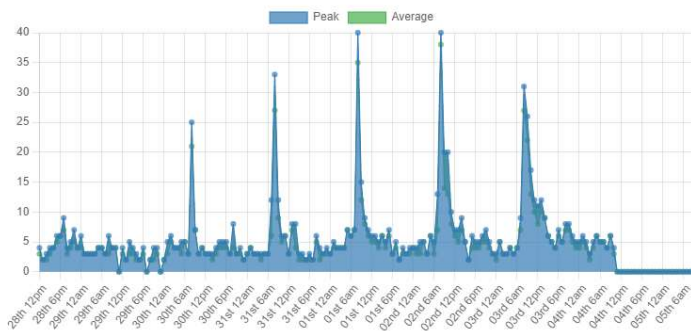

NOTES: 5.) Data and Graphs

Last New Visitor
 California, United States
 Visited 8 seconds ago

Newest Country
 Guatemala
 Last Visited 22 hours ago

79 different countries have visited this site. 417 flags collected. [View all details »](#)

Visitors

Yesterday: 53 ↓
 30 day average: 71
 Record: 327 on April 18, 2022
[View history »](#)

Flag Counter Views

Yesterday: 162 ↓
 30 day average: 234
 Record: 1,593 on April 18, 2022
[View history »](#)

Connections & Viewer Hours

Viewer Hours

7 Days Connections

Connections	Sessions	Countries
Unique Connections	Total Sessions	Country
Peak Connections	Average Sessions Per Day	Unique
Unique Countries	Average Sessions Per Hour	US 472
Total Minutes	Average Session Length (Mins)	JP 140
Total Hours	Average Session Data (MB)	MX 35
		GB 27
		IT 22
		BR 21
		DE 18
		IN 12
		RU 12
		FR 10