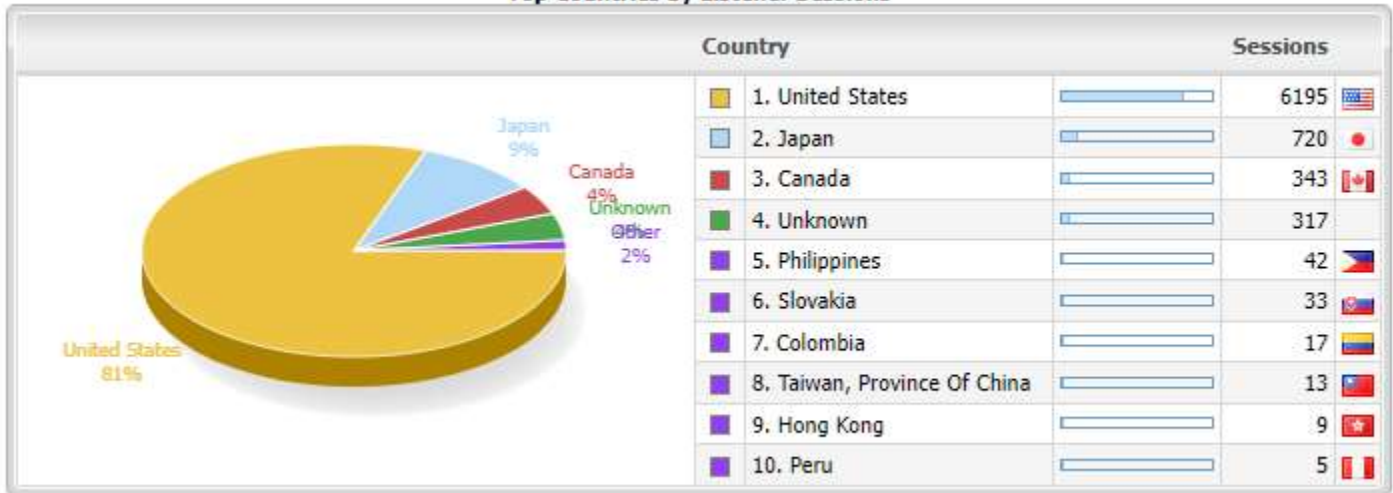

※ 今後のリスナー数増加に向けたマーケティング

Music Channel - Media Server (Centova) Past 7 Days

Period from:	May 29, 2022 11:00 AM
Period to:	Jun 05, 2022 11:00 AM
Peak listeners:	382
	Jun 03, 2022 08:00 AM

Download

Top Countries by Listener Sessions

Top Tracks by Airtime

Track	Airtime
1. LA Morning Part.2 - LIVE Broadcast	2 hrs, 41 mins, 10 secs
2. 山川こうへい - 0602-otoraji-2022 Track 02	1 hr, 59 mins, 55 secs
3. 新海景基・手島里華 - 0528-Sweet Digs LA 2022	1 hr, 52 mins, 39 secs
4. LA Morning Thu - LIVE Broadcast	1 hr, 51 mins, 22 secs
5. Music Promenade - LIVE Broadcast	1 hr, 48 mins, 55 secs
6. 山川こうへい - 0602-otoraji-2022 Track 01	1 hr, 43 mins, 53 secs
7. Sachi - 0530-LA Morning Mon-2022 Track 01	1 hr, 41 mins, 7 secs
8. VJ-Sam and 新海景基 - 0603-LA Morning Fri-2022 Track 02	1 hr, 35 mins, 44 secs
9. VJ-Sam and 新海景基 - 0601-LA Morning Part.2-2022 Track 01	1 hr, 33 mins, 44 secs
10. Yoko - 0601 LA Morning Wed-2022 Track 01	1 hr, 32 mins, 46 secs