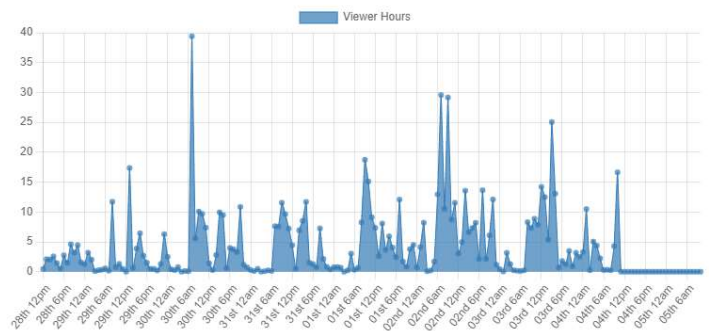

The Interview - Media Server (MediaCP) Past 7 Days

7 Days Overview

Connections	Minutes	Session Length
Unique Connections	915	Total Minutes
Peak Connections	40	Total Hours
Avg. Connections per hour	5	789.58

Connections & Viewer Hours

Viewer Hours

7 Days Connections

Connections	Sessions	Countries
Unique Connections	Total Sessions	Country
Peak Connections	Average Sessions Per Day	Unique
Unique Countries	Average Sessions Per Hour	US 472
Total Minutes	Average Session Length (Mins)	JP 140
Total Hours	Average Session Data (MB)	MX 35
		GB 27
		IT 22
		BR 21
		DE 18
		IN 12
		RU 12
		FR 10