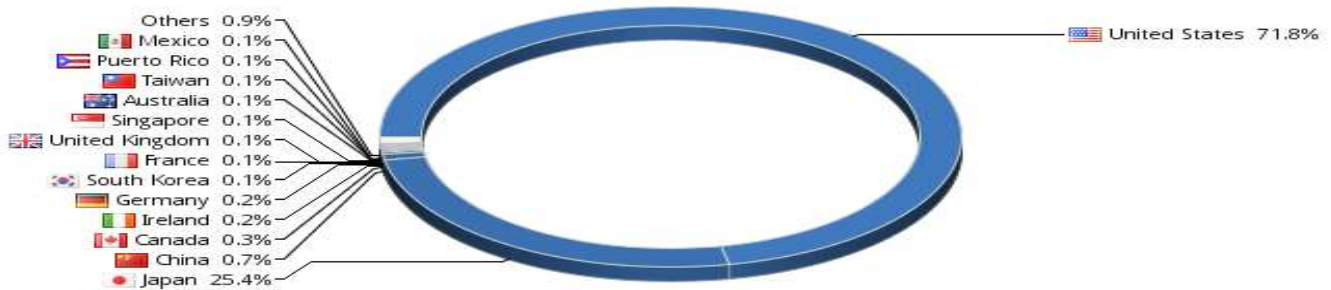

NOTES: 5.) Data and Graphs

Last New Visitor
 California, United States
 Visited 8 seconds ago

Newest Country
 Guatemala
 Last Visited 22 hours ago

79 different countries have visited this site. 417 flags collected. [View all details »](#)

Visitors

Yesterday: 53 ↓
 30 day average: 71
 Record: 327 on April 18, 2022
[View history »](#)

Flag Counter Views

Yesterday: 162 ↓
 30 day average: 234
 Record: 1,593 on April 18, 2022
[View history »](#)