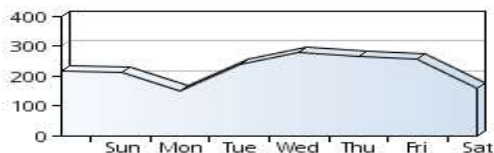

NOTES: 5.) Data and Graphs

Last New Visitor
 California, United States
 Visited 8 seconds ago

Newest Country
 Guatemala
 Last Visited 22 hours ago

79 different countries have visited this site. 417 flags collected. [View all details »](#)

Visitors

Yesterday: 53 ↓
 30 day average: 71
 Record: 327 on April 18, 2022
[View history »](#)

Flag Counter Views

Yesterday: 162 ↓
 30 day average: 234
 Record: 1,593 on April 18, 2022
[View history »](#)