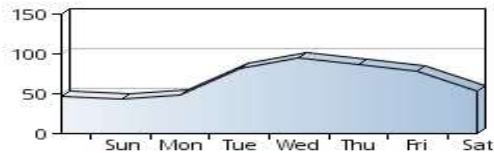

NOTES: 5.) Data and Graphs

Last New Visitor
 California, United States
 Visited 8 seconds ago

Newest Country
 Guatemala
 Last Visited 22 hours ago

79 different countries have visited this site. 417 flags collected. [View all details »](#)

Visitors

Yesterday: 53 ↓
 30 day average: 71
 Record: 327 on April 18, 2022
[View history »](#)

Flag Counter Views

Yesterday: 162 ↓
 30 day average: 234
 Record: 1,593 on April 18, 2022
[View history »](#)