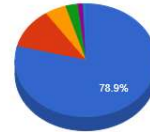

Chris's Ashiya Radio 10/1 10am Saturday LAMP2
Balloon Radio 10/3 11am JST Sunday LA Morning Part.2 Debut
Traveling Box at TJS Radio on Sunday's at 9:00 pm
Jazz Up Ur Life at TJS Radio on Saturday's 11:00 pm
Nazuki's Music Time~! TJS Radio Monday at 8:00 pm

The Interview - Media Server (MediaCP) Past 7 Days July 2 ~ July 9

7 Days Overview

Connections	Minutes	Session Length	
Unique Connections	946	Total Minutes	45289
Peak Connections	36	Total Hours	754.82
Avg. Connections per hour	5