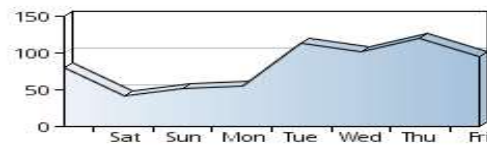

TJS-Status-Report-2022-07-09) Data and Graphs

Last New Visitor
 Kanagawa, Japan
 Visited 40 minutes ago

Newest Country
 Nigeria
 Last Visited July 2, 2022

81 different countries have visited this site. 430 flags collected. [View all details >](#)

Visitors

Yesterday: 95
 30 day average: 75
 Record: 327 on April 18, 2022
[View history >](#)

Flag Counter Views

Yesterday: 525
 30 day average: 242
 Record: 1,593 on April 18, 2022
[View history >](#)

Chris's Ashiya Radio 10/1 10am Saturday LAMP2
 Balloon Radio 10/3 11am JST Sunday LA Morning Part.2 Debut
 Traveling Box at TJS Radio on Sunday's at 9:00 pm
 Jazz Up Ur Life at TJS Radio on Saturday's 11:00 pm
 Nazuki's Music Time~! TJS Radio Monday at 8:00 pm

The Interview - Media Server (MediaCP) Past 7 Days July 2 ~ July 9

7 Days Overview

Connections	Minutes	Session Length	
Unique Connections	946	Total Minutes	45289
Peak Connections	36	Total Hours	754.82
Avg. Connections per hour	5		