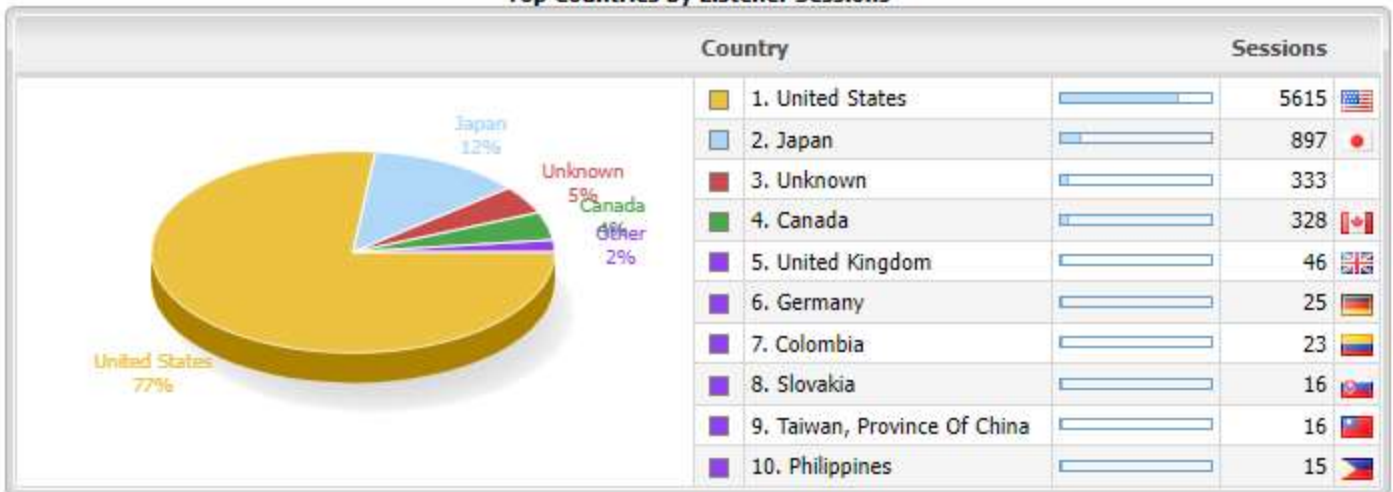

Top Countries by Listener Sessions

Top Tracks by Airtime

Track	Airtime
1. 新海景基 · 手島里華 - 0702-Sweet Digs LA 2022	2 hrs, 53 mins, 15 secs
2. Oto Raji - LIVE Broadcast	2 hrs, 29 mins, 15 secs
3. LA Morning Mon - LIVE Broadcast	2 hrs, 7 mins, 27 secs
4. INI - CALL 119	2 hrs, 6 mins, 40 secs
5. Music Promenade - LIVE Broadcast	1 hr, 47 mins, 52 secs
6. Sachi - 0705-LA Morning Tue-2022 Track 01	1 hr, 36 mins, 57 secs
7. Yoko - 0706-LA Morning Wed-2022 Track 02	1 hr, 31 mins, 55 secs
8. Sachi - 0704-LA Morning Mon-2022 Track 02	1 hr, 31 mins, 47 secs
9. Sachi - 0704-LA Morning Mon-2022 Track 01	1 hr, 30 mins, 29 secs
10. VJ-Sam and 新海景基 - 0706-LA Morning Part.2-2022 Track 02	1 hr, 30 mins, 16 secs