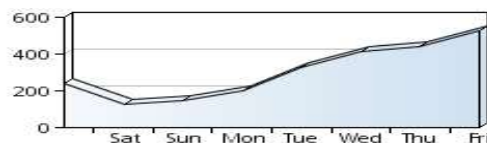

TJS-Status-Report-2022-07-09) Data and Graphs

Last New Visitor
 Kanagawa, Japan
 Visited 40 minutes ago

Newest Country
 Nigeria
 Last Visited July 2, 2022

81 different countries have visited this site. 430 flags collected. [View all details >](#)

Visitors

Yesterday: 95
 30 day average: 75
 Record: 327 on April 18, 2022
[View history >](#)

Flag Counter Views

Yesterday: 525
 30 day average: 242
 Record: 1,593 on April 18, 2022
[View history >](#)

Chris's Ashiya Radio 10/1 10am Saturday LAMP2
 Balloon Radio 10/3 11am JST Sunday LA Morning Part.2 Debut
 Traveling Box at TJS Radio on Sunday's at 9:00 pm
 Jazz Up Ur Life at TJS Radio on Saturday's 11:00 pm
 Nazuki's Music Time~! TJS Radio Monday at 8:00 pm

The Interview - Media Server (MediaCP) Past 7 Days July 2 ~ July 9

7 Days Overview

Connections	Minutes	Session Length	
Unique Connections	946	Total Minutes	45289
Peak Connections	36	Total Hours	754.82
Avg. Connections per hour	5		