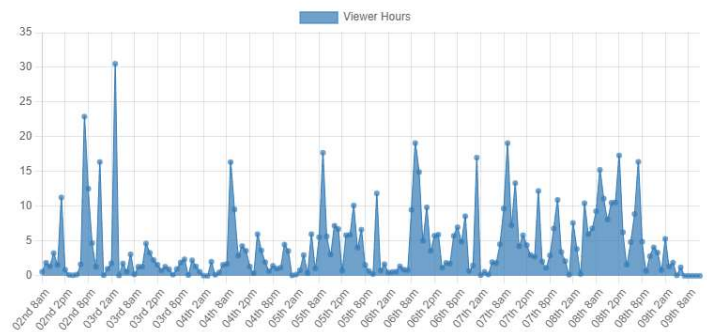

The Interview - Media Server (MediaCP) Past 7 Days July 2 ~ July 9

7 Days Overview

Connections	Minutes	Session Length	
Unique Connections	946	Total Minutes	45289
Peak Connections	36	Total Hours	754.82
Avg. Connections per hour	5		

Connections & Viewer Hours

Viewer Hours

7 Days Connections

Connections	Sessions	Countries	
Unique Connections	Total Sessions	Country	Unique
Peak Connections	Average Sessions Per Day	US	477
Unique Countries	Average Sessions Per Hour	JP	181
Total Minutes	Average Session Length (Mins)	GB	43
Total Hours	Average Session Data (MB)	MX	30
		IN	22
		BR	20
		DE	20
		IT	15
		RU	14
		FR	14