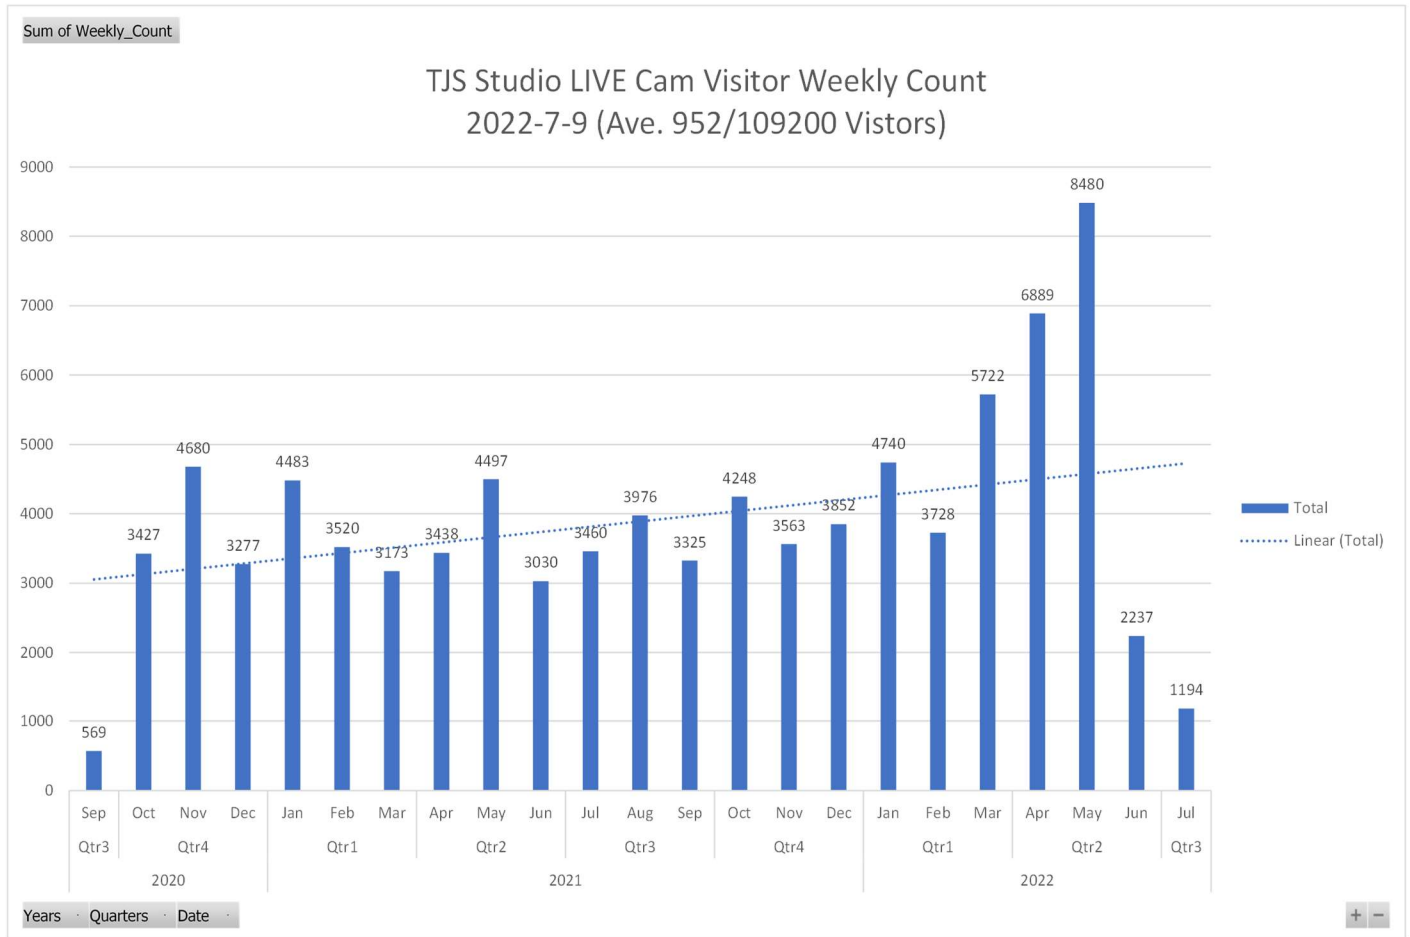

TJS-Status-Report-2022-07-09) Data and Graphs

Last New Visitor
 Kanagawa, Japan
 Visited 40 minutes ago

Newest Country
 Nigeria
 Last Visited July 2, 2022

81 different countries have visited this site. 430 flags collected. [View all details >](#)

Visitors

Yesterday: 95
 30 day average: 75
 Record: 327 on April 18, 2022
[View history >](#)

Flag Counter Views

Yesterday: 525
 30 day average: 242
 Record: 1,593 on April 18, 2022
[View history >](#)

Chris's Ashiya Radio 10/1 10am Saturday LAMP2
 Balloon Radio 10/3 11am JST Sunday LA Morning Part.2 Debut
 Traveling Box at TJS Radio on Sunday's at 9:00 pm
 Jazz Up Ur Life at TJS Radio on Saturday's 11:00 pm
 Nazuki's Music Time~! TJS Radio Monday at 8:00 pm

The Interview - Media Server (MediaCP) Past 7 Days July 2 ~ July 9

7 Days Overview

Connections	Minutes	Session Length	
Unique Connections	946	Total Minutes	45289
Peak Connections	36	Total Hours	754.82
Avg. Connections per hour	5		

Connections & Viewer Hours

Viewer Hours

7 Days Connections

Connections	Sessions	Countries	
Unique Connections	Total Sessions	Country	Unique
Peak Connections	Average Sessions Per Day	US	477
Unique Countries	Average Sessions Per Hour	JP	181
Total Minutes	Average Session Length (Mins)	GB	43
Total Hours	Average Session Data (MB)	MX	30
		IN	22
		BR	20
		DE	20
		IT	15
		RU	14
		FR	14