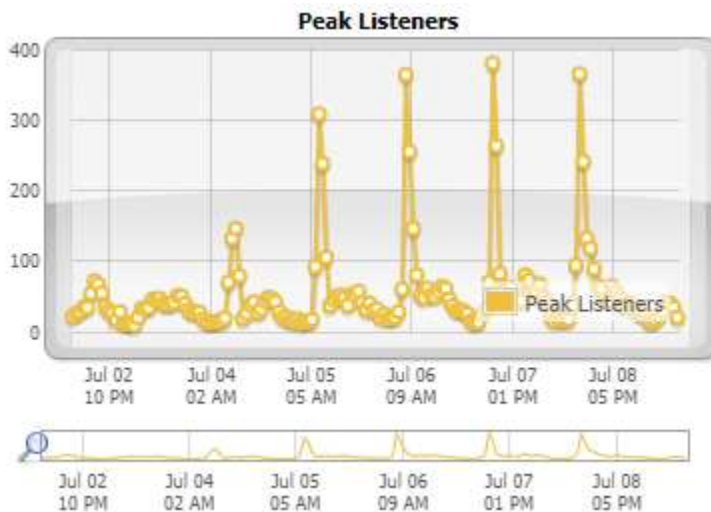

Music Channel - Media Server (Centova) Past 7 Days July 2 ~ July 9

Period from:	Jul 02, 2022 11:45 AM
Period to:	Jul 09, 2022 11:45 AM
Peak listeners:	380
	Jul 07, 2022 08:00 AM

Download