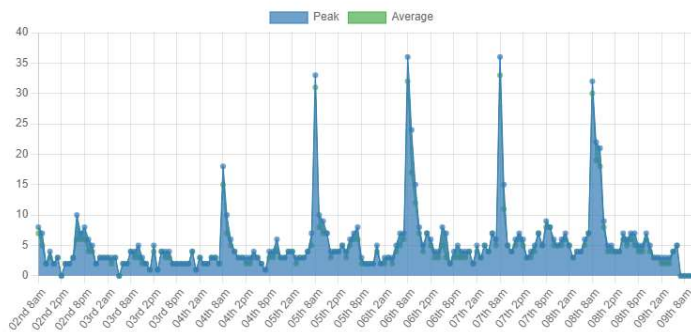

TJS-Status-Report-2022-07-09) Data and Graphs

Last New Visitor
 Kanagawa, Japan
 Visited 40 minutes ago

Newest Country
 Nigeria
 Last Visited July 2, 2022

81 different countries have visited this site. 430 flags collected. [View all details >](#)

Visitors

Yesterday: 95
 30 day average: 75
 Record: 327 on April 18, 2022
[View history >](#)

Flag Counter Views

Yesterday: 525
 30 day average: 242
 Record: 1,593 on April 18, 2022
[View history >](#)

Chris's Ashiya Radio 10/1 10am Saturday LAMP2
 Balloon Radio 10/3 11am JST Sunday LA Morning Part.2 Debut
 Traveling Box at TJS Radio on Sunday's at 9:00 pm
 Jazz Up Ur Life at TJS Radio on Saturday's 11:00 pm
 Nazuki's Music Time~! TJS Radio Monday at 8:00 pm

The Interview - Media Server (MediaCP) Past 7 Days July 2 ~ July 9

7 Days Overview

Connections	Minutes	Session Length	
Unique Connections	946	Total Minutes	45289
Peak Connections	36	Total Hours	754.82
Avg. Connections per hour	5		

Connections & Viewer Hours

Viewer Hours

7 Days Connections

Connections	Sessions	Countries	
Unique Connections	Total Sessions	Country	Unique
Peak Connections	Average Sessions Per Day	US	477
Unique Countries	Average Sessions Per Hour	JP	181
Total Minutes	Average Session Length (Mins)	GB	43
Total Hours	Average Session Data (MB)	MX	30
		IN	22
		BR	20
		DE	20
		IT	15
		RU	14
		FR	14