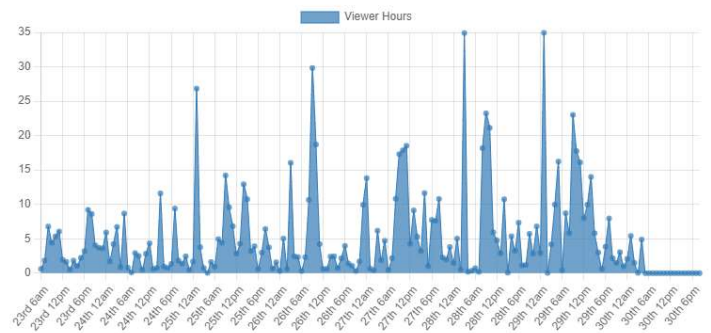

Visitors

Yesterday: 59 ↓
 30 day average: 83
 Record: 327 on April 18, 2022
[View history »](#)

Flag Counter Views

Yesterday: 186 ↓
 30 day average: 338
 Record: 1,593 on April 18, 2022
[View history »](#)

The Interview - Media Server (MediaCP) Past 7 Days July 23 ~ July 30

7 Days Overview

| Connections | Minutes | Session Length | |
|---------------------------|---------|----------------|--------|
| Unique Connections | 986 | Total Minutes | 55960 |
| Peak Connections | 51 | Total Hours | 932.67 |
| Avg. Connections per hour | 6 | | |

Connections & Viewer Hours

Viewer Hours

7 Days Connections

| Connections | Sessions | Countries | |
|--------------------|-------------------------------|----------------|---------------|
| Unique Connections | Total Sessions | Country | Unique |
| Peak Connections | Average Sessions Per Day | US | 454 |
| Unique Countries | Average Sessions Per Hour | JP | 209 |
| Total Minutes | Average Session Length (Mins) | MX | 44 |
| Total Hours | Average Session Data (MB) | GB | 27 |
| | | IN | 24 |
| | | RU | 17 |
| | | BR | 17 |
| | | DE | 16 |
| | | FR | 16 |
| | | IT | 15 |