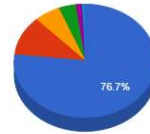

Chris's Ashiya Radio 10/1 10am Saturday LAMP2
Balloon Radio 10/3 11am JST Sunday LA Morning Part.2 Debut
Traveling Box at TJS Radio on Sunday's at 9:00 pm
Jazz Up Ur Life at TJS Radio on Saturday's 11:00 pm
Nazuki's Music Time~! TJS Radio Monday at 8:00 pm

The Interview - Media Server (MediaCP) Past 7 Days July 23 ~ July 30

7 Days Overview

Connections	Minutes	Session Length	
Unique Connections	986	Total Minutes	55960
Peak Connections	51	Total Hours	932.67
Avg. Connections per hour	6