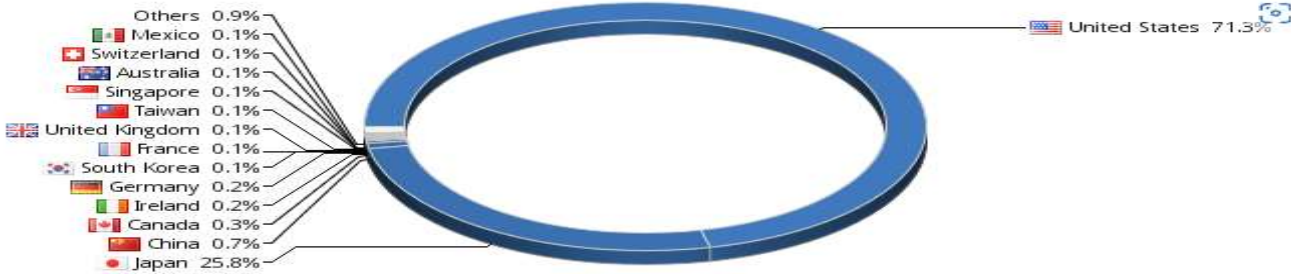

TJS-Status-Report-2022-07-30) Data and Graphs

Last New Visitor
 California, United States
 Visited 5 seconds ago

Newest Country
 Bosnia and Herzegovina
 Last Visited July 11, 2022

82 different countries have visited this site. 439 flags collected. [View all details »](#)

Visitors

Yesterday: 59 ↓
 30 day average: 83
 Record: 327 on April 18, 2022
[View history »](#)

Flag Counter Views

Yesterday: 186 ↓
 30 day average: 338
 Record: 1,593 on April 18, 2022
[View history »](#)