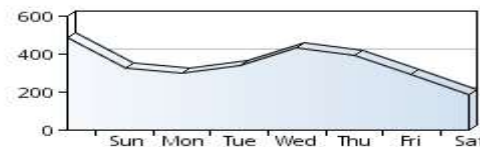

Visitors

Yesterday: 59 ↓
 30 day average: 83
 Record: 327 on April 18, 2022
[View history »](#)

Flag Counter Views

Yesterday: 186 ↓
 30 day average: 338
 Record: 1,593 on April 18, 2022
[View history »](#)