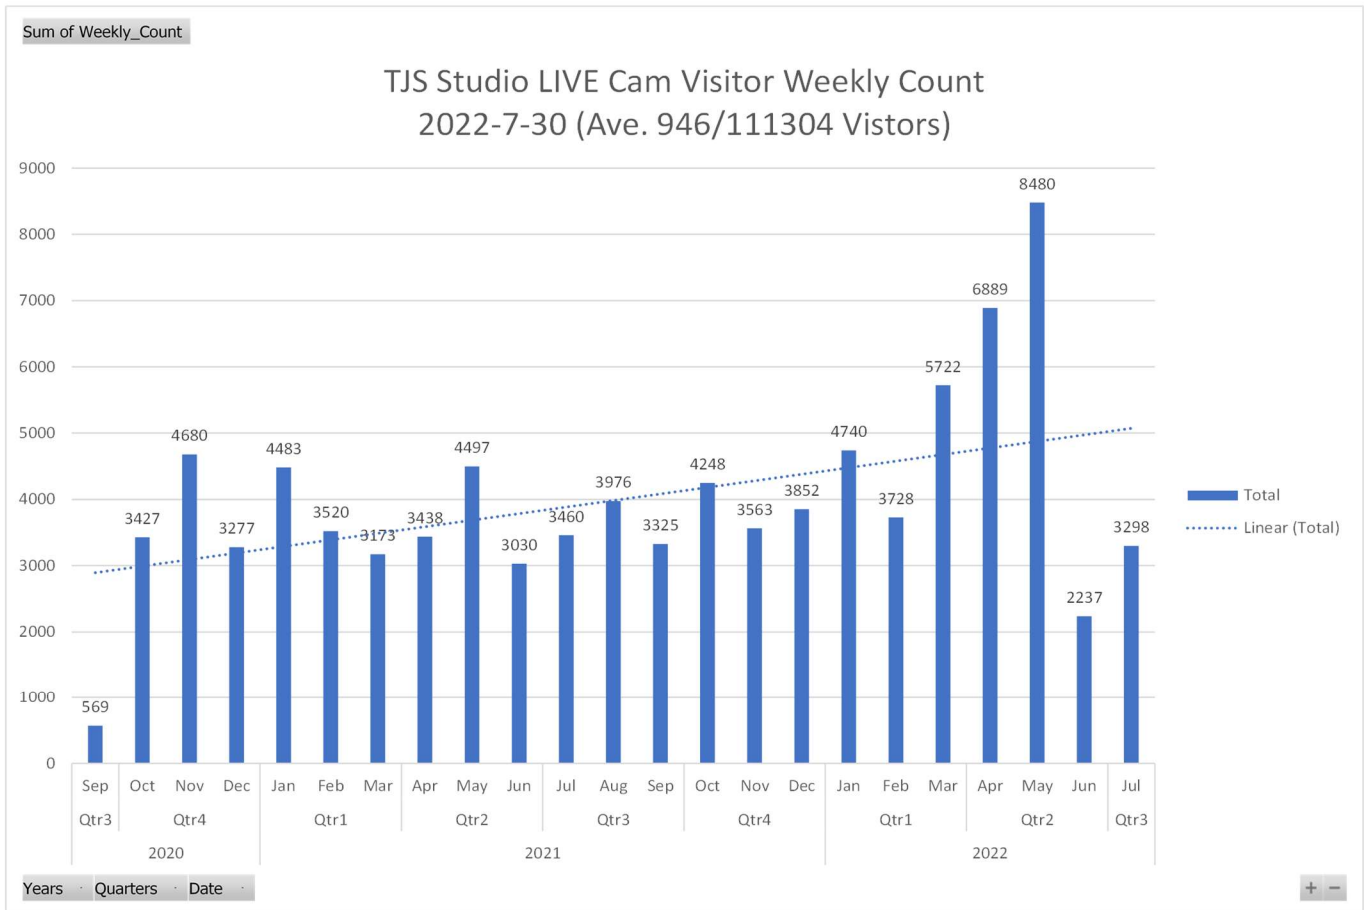

TJS-Status-Report-2022-07-30) Data and Graphs

Last New Visitor
 California, United States
 Visited 5 seconds ago

Newest Country
 Bosnia and Herzegovina
 Last Visited July 11, 2022

82 different countries have visited this site. 439 flags collected. [View all details »](#)

Visitors

Yesterday: 59 ↓
 30 day average: 83
 Record: 327 on April 18, 2022
[View history »](#)

Flag Counter Views

Yesterday: 186 ↓
 30 day average: 338
 Record: 1,593 on April 18, 2022
[View history »](#)