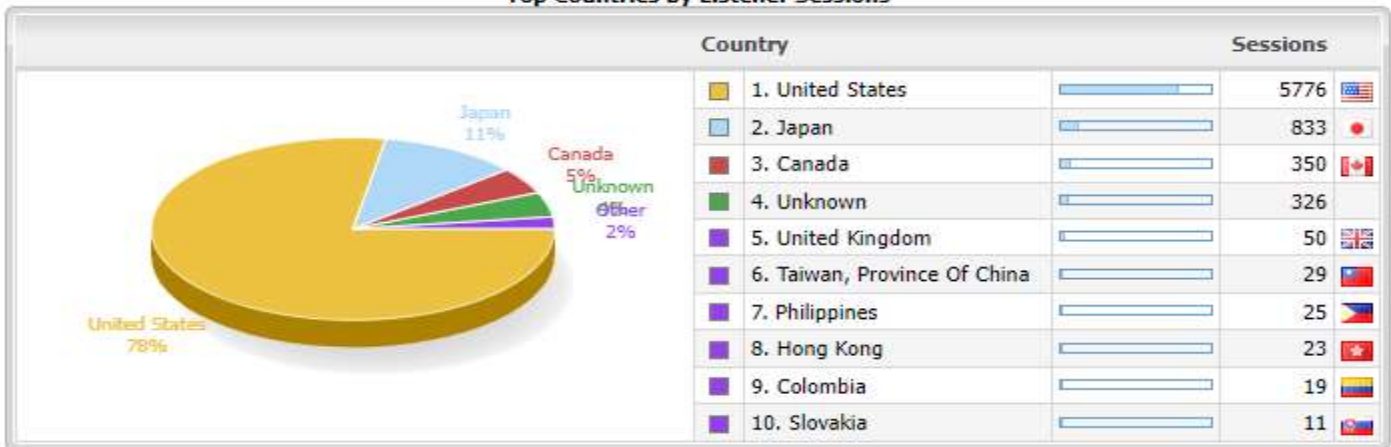

Top Countries by Listener Sessions

Top Tracks by Airtime

Track	Airtime
1. 手島里華 - 0726-LA Morning Tue-2022	3 hrs, 28 secs
2. Oto Raji - LIVE Broadcast	2 hrs, 50 mins, 31 secs
3. LA Morning Wed - LIVE Broadcast	2 hrs, 11 mins, 34 secs
4. INI - CALL 119	2 hrs, 8 mins, 49 secs
5. 奥村由希 - 0724-関西！トーク&ソングス-2022	2 hrs
6. 新海景基・手島里華 - 0723-Sweet Digs LA 2022	1 hr, 54 mins, 30 secs
7. Sachi - 0725-LA Morning Mon-2022 Track 01	1 hr, 52 mins, 59 secs
8. Music Promenade - LIVE Broadcast	1 hr, 48 mins, 43 secs
9. Yoko - 0728-LA Morning Thu-2022 Track 02	1 hr, 42 mins, 33 secs
10. TJS LA Morning Tue - LIVE Broadcast	1 hr, 42 mins, 24 secs

Period Overview

Metric	Value	Metric	Value
Total listener minutes	205766 minute(s)	Total data transfer	230.5 GB
Total listening hours (TLH)	3429.43	Average data transfer	31.5 MB
Total sessions	7504 session(s)	Unique listeners	2420 listener(s)
ASCAP music sessions	9071 session(s)	Unique countries	35 countries
Average session length	27.4 minute(s)		

Listener Trends

Period	Value
7-day trend	-4.71% 📉
14-day trend	7.00% 📈
30-day trend	-10.05% 📉