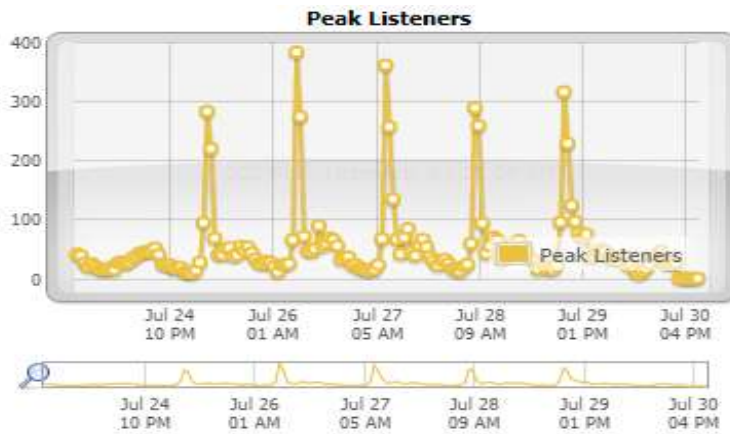

Music Channel - Media Server (Centova) Past 7 Days July 23 ~ July 30

Period from:	Jul 23, 2022 08:15 PM
Period to:	Jul 30, 2022 08:15 PM
Peak listeners:	383
	Jul 26, 2022 08:00 AM