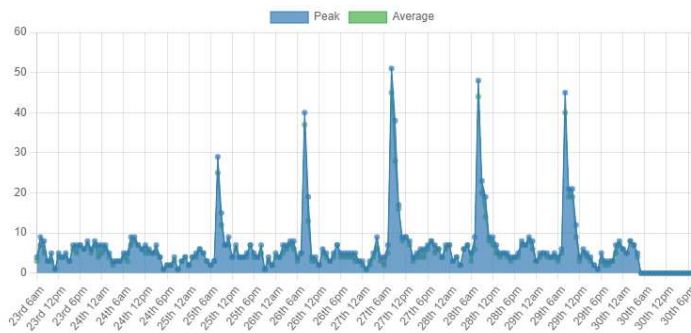

TJS-Status-Report-2022-07-30) Data and Graphs

Last New Visitor
 California, United States
 Visited 5 seconds ago

Newest Country
 Bosnia and Herzegovina
 Last Visited July 11, 2022

82 different countries have visited this site. 439 flags collected. [View all details »](#)

Visitors

Yesterday: 59 ↓
 30 day average: 83
 Record: 327 on April 18, 2022
[View history »](#)

Flag Counter Views

Yesterday: 186 ↓
 30 day average: 338
 Record: 1,593 on April 18, 2022
[View history »](#)

The Interview - Media Server (MediaCP) Past 7 Days July 23 ~ July 30

7 Days Overview

| Connections | Minutes | Session Length | |
|---------------------------|---------|----------------|--------|
| Unique Connections | 986 | Total Minutes | 55960 |
| Peak Connections | 51 | Total Hours | 932.67 |
| Avg. Connections per hour | 6 | | |

Connections & Viewer Hours

Viewer Hours

7 Days Connections

| Connections | Sessions | Countries | |
|--------------------|-------------------------------|----------------|---------------|
| Unique Connections | Total Sessions | Country | Unique |
| Peak Connections | Average Sessions Per Day | US | 454 |
| Unique Countries | Average Sessions Per Hour | JP | 209 |
| Total Minutes | Average Session Length (Mins) | MX | 44 |
| Total Hours | Average Session Data (MB) | GB | 27 |
| | | IN | 24 |
| | | RU | 17 |
| | | BR | 17 |
| | | DE | 16 |
| | | FR | 16 |
| | | IT | 15 |