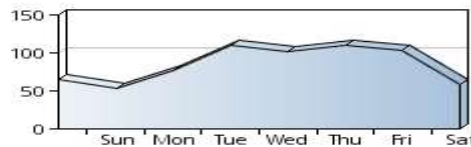

TJS-Status-Report-2022-07-30) Data and Graphs

Last New Visitor
 California, United States
 Visited 5 seconds ago

Newest Country
 Bosnia and Herzegovina
 Last Visited July 11, 2022

82 different countries have visited this site. 439 flags collected. [View all details »](#)

Visitors

Yesterday: 59 ↓
 30 day average: 83
 Record: 327 on April 18, 2022
[View history »](#)

Flag Counter Views

Yesterday: 186 ↓
 30 day average: 338
 Record: 1,593 on April 18, 2022
[View history »](#)